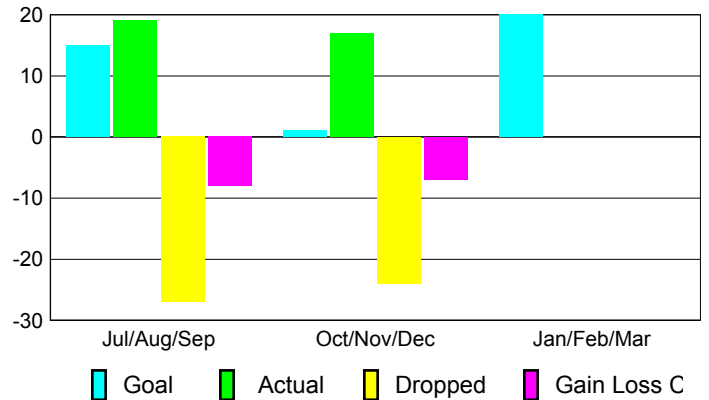

Membership Results 2012-2013

Goal, New, Dropped, Gain/Loss

Comparison of Membership Gain/Loss

Current Year Compared to the Previous Year